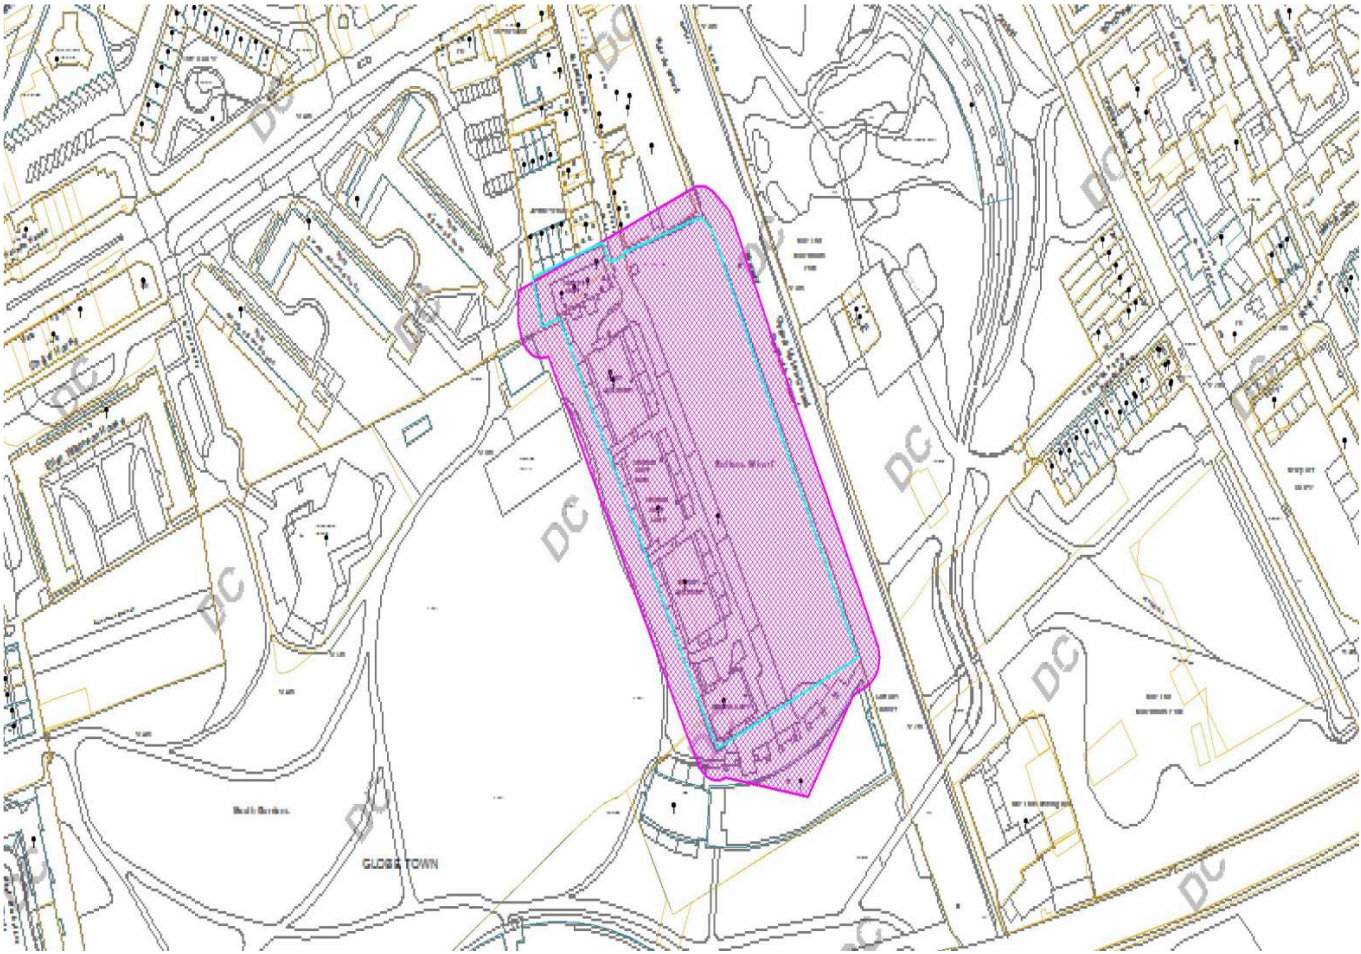

Planning Application Site Map
PA/13/02108

Not to scale.

This Site Map displays the Planning Application site boundary and the neighbouring Occupiers/Owners who were notified as part of the Planning Application process.

© Crown copyright and database rights 2013 Ordnance Survey, London Borough of Tower Hamlets 100019288